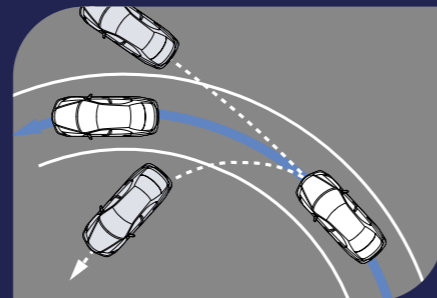

Dynamic guidelines offer three switchable views of the vehicle. So reversing into a parking lot is easier, no matter the size or lighting conditions.

Driver Attention Monitor

The Driver Attention Monitor detects and assesses driver behaviour behind the wheel to help determine and warn the driver if they're becoming inattentive.

6 Airbags System

As part of the world's first system developed by Honda, six quick-deploying airbags provide advanced passenger protection and injury reduction.

Vehicle Stability Assist™ (VSA™)

Regulates engine's output and selectively applies brakes to maintain traction on slippery roads. Helps bring car back on track during cornering when it deviates from its correct path.